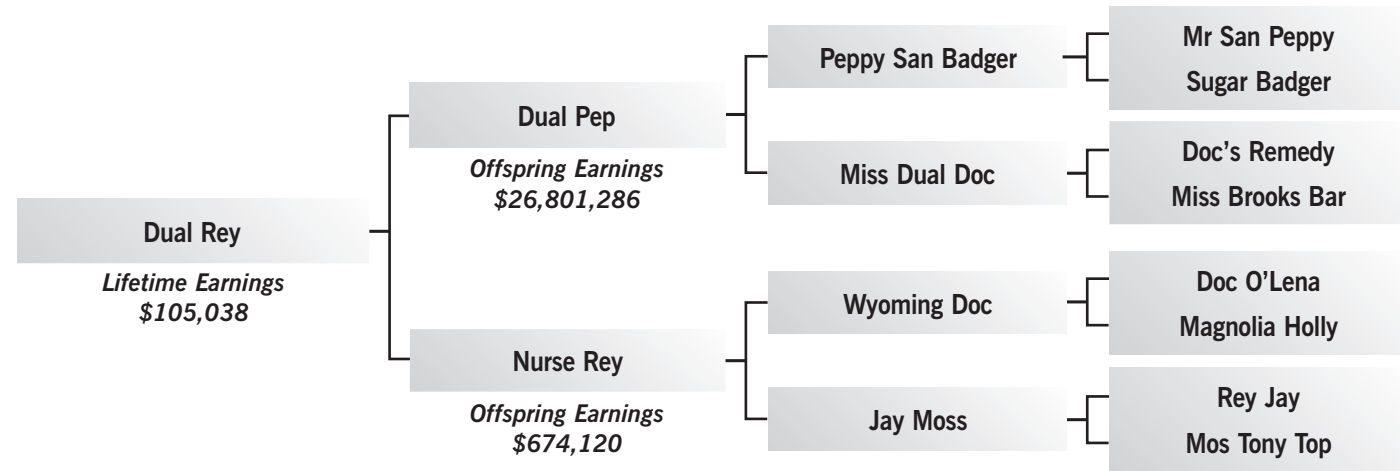

Dual Rey

AQHA 1994 Sorrel

PHOTO BY CAM ESSIICK

Profile

Dual Rey's offspring earnings have exceeded his sire, Dual Pep at 26M, and are now closing in on 28M in performance horse events! They have earned every top honor several times over and continue to dominate every big show coast to coast. At both the NCHA and NRCHA Sales, Dual Rey's yearlings and 2YO's top the sales every year.